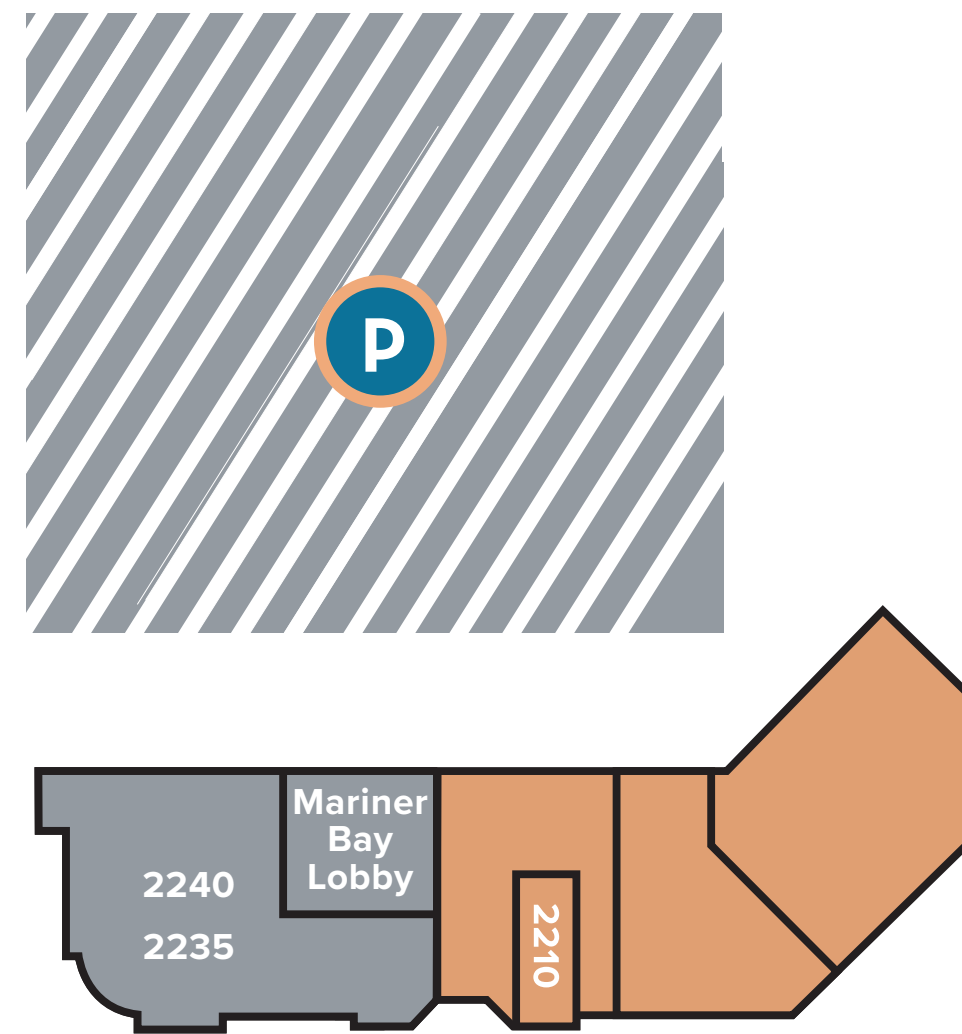

LEGEND

- You Are Here
- Parking
- Mall Management/ Security
- Valet

ANCHORS

DINING & FOOD

- 2125 Baltimore Coffee & Tea
- 17115 BGR Burger
- 3100 Brio Tuscan Grille
- 4108 Cooper's Hawk (Tasting Room & Retail)
- 4238 Cooper's Hawk (Restaurant)
- 17145 Einstein Bagels
- 2068 Giolitti Deli
- 4155 Gordon Biersch
- 15133 Jimmy John's
- 17105 Mission BBQ
- 7110 Muse Paintbar
- 17152 Newk's Eatery
- 11145 Neo's Craft Pizza
- 6100 P.F. Chang's
- 11100 Paladar
- 2100B Union Jacks
- 4100 Whole Foods
- 4250 Ziki Japanese Steakhouse
- 15105 Zoe's Kitchen

HOME FASHIONS

- 11127 Arhaus
- 4140 Bassett
- 4200 Bed Bath & Beyond
- 2200 Brothers Services Company
- 4130 Ethan Allen
- 11120 Great Gatherings
- 17110 Pier 1 Imports
- 4120 Restoration Hardware
- 4145 Tempur Pedic

FITNESS/BEAUTY

- 4230 24 Hour Fitness
- 2203 About Faces Day Spa
- 11140 Hair Cuttery
- 2064 Salon Unlimited
- 2210 Vein Clinics of America

RESIDENTIAL

- 1503 Crosswinds Apartments
- 7122 GrandView Condominiums
- 2122 Mariner Bay Apartments

APPAREL/ACCESSORIES/SHOES

- 2115 a la mode intimates
- 2130 Anthropologie
- 4110 Brooks Brothers
- 2120 Charm City Run
- 2110 J. Jill
- 7120 Lou Lou
- 2123 Scout & Molly
- 2105 South Moon Under
- 7100 Smyth Jewelers
- 2100 Talbots
- 2103 WREN Bridal