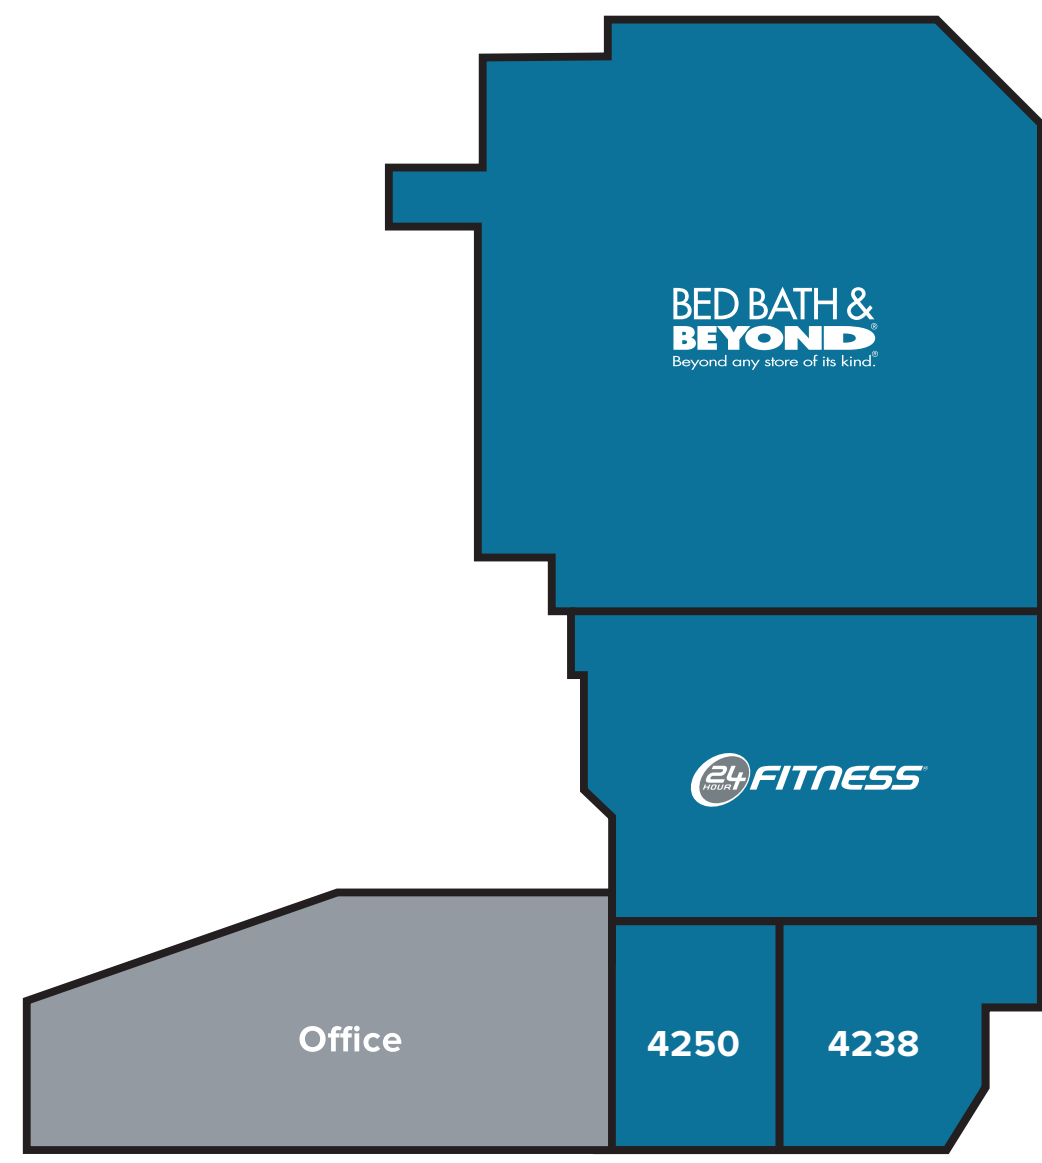

LEGEND

- You Are Here
- Parking
- Mall Management/ Security
- Valet

ANCHORS

DINING & FOOD

- 2125 Baltimore Coffee & Tea
- 17115 BGR Burger
- 3100 Brio Tuscan Grille
- 4108 Cooper's Hawk (Tasting Room & Retail)
- 4238 Cooper's Hawk (Restaurant)
- 17145 Einstein Bagels
- 2068 Giolitti Deli
- 4155 Gordon Biersch
- 15133 Jimmy John's
- 17105 Mission BBQ
- 7110 Muse Paintbar
- 17152 Newk's Eatery
- 11145 Neo's Craft Pizza
- 6100 P.F. Chang's
- 11100 Paladar
- 2100B Union Jacks
- 4100 Whole Foods
- 4250 Ziki Japanese Steakhouse
- 15105 Zoe's Kitchen

HOME FASHIONS

- 11127 Arhaus
- 4140 Bassett
- 4200 Bed Bath & Beyond
- 2200 Brothers Services Company
- 4130 Ethan Allen
- 11120 Great Gatherings
- 17110 Pier 1 Imports
- 4120 Restoration Hardware
- 4145 Tempur Pedic

FITNESS/BEAUTY

- 4230 24 Hour Fitness
- 2203 About Faces Day Spa
- 11140 Hair Cuttery
- 2064 Salon Unlimited
- 2210 Vein Clinics of America

RESIDENTIAL

- 1503 Crosswinds Apartments
- 7122 GrandView Condominiums
- 2122 Mariner Bay Apartments

APPAREL/ACCESSORIES/SHOES

- 2115 a la mode intimates
- 2130 Anthropologie
- 4110 Brooks Brothers
- 2120 Charm City Run
- 2110 J. Jill
- 7120 Lou Lou
- 2123 Scout & Molly
- 2105 South Moon Under
- 7100 Smyth Jewelers
- 2100 Talbots
- 2103 WREN Bridal