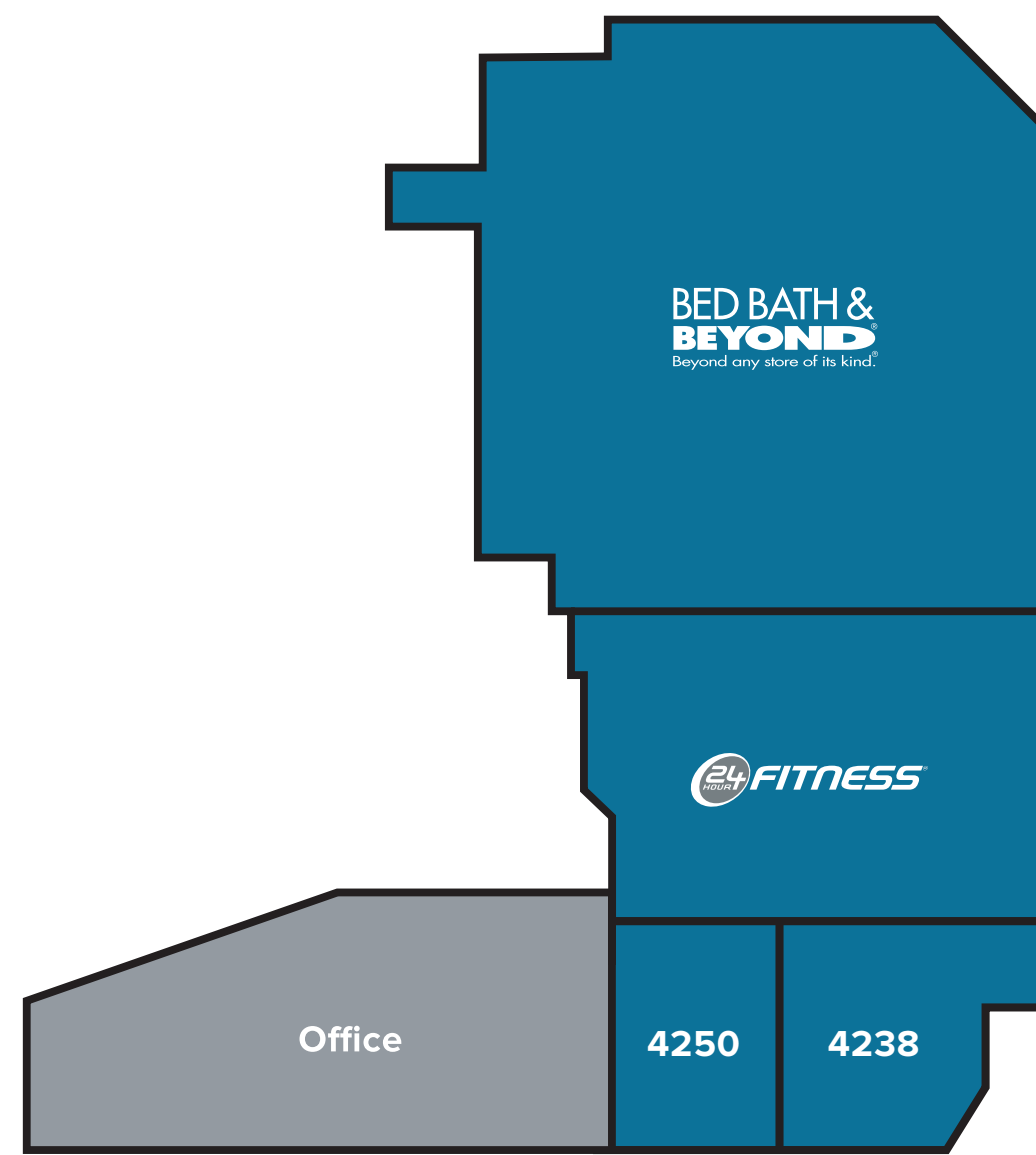

LEGEND

- You Are Here
- Parking
- Mall Management/ Security
- Valet

ANCHORS

DINING & FOOD

- 2125 Baltimore Coffee & Tea
- 17115 BGR Burger
- 3100 Brio Tuscan Grille
- 4108 Cooper's Hawk (Tasting Room & Retail)
- 4238 Cooper's Hawk (Restaurant)
- 17145 Einstein Bagels
- 2068 Giolitti Deli
- 4155 Gordon Biersch
- 15133 Jimmy John's
- 17105 Mission BBQ
- 7110 Muse Paintbar
- 17152 Newk's Eatery
- 11145 Neo's Craft Pizza
- 6100 P.F. Chang's
- 11100 Paladar
- 2100B Union Jacks
- 4100 Whole Foods
- 4250 Ziki Japanese Steakhouse
- 15105 Zoe's Kitchen

HOME FASHIONS

- 11127 Arhaus
- 4140 Bassett
- 4200 Bed Bath & Beyond
- 2200 Brothers Services Company
- 4130 Ethan Allen
- 11120 Great Gatherings
- 17110 Pier 1 Imports
- 4120 Restoration Hardware
- 4145 Tempur Pedic

FITNESS/BEAUTY

- 4230 24 Hour Fitness
- 2203 About Faces Day Spa
- 11140 Hair Cuttery
- 2064 Salon Unlimited
- 2210 Vein Clinics of America

RESIDENTIAL

- 1503 Crosswinds Apartments
- 7122 GrandView Condominiums
- 2122 Mariner Bay Apartments

APPAREL/ACCESSORIES/SHOES

- 2115 a la mode intimates
- 2130 Anthropologie
- 4110 Brooks Brothers
- 2120 Charm City Run
- 2110 J. Jill
- 7120 Lou Lou
- 2123 Scout & Molly
- 2105 South Moon Under
- 7100 Smyth Jewelers
- 2100 Talbots
- 2103 WREN Bridal